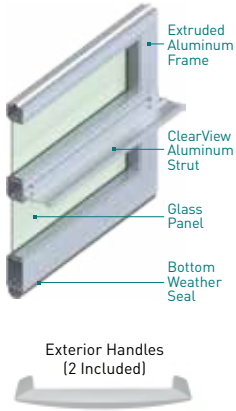

Amarr Horizon

Construction

ALUMINUM HO1000

An Amarr Horizon HO1000 multiview door offers unique styling to match any modern architecture.

- Extruded aluminum frame provides durability, low maintenance and corrosion resistance
- Tongue and groove section joints provide additional protection against the elements
- ClearView Aluminum Strut System does not restrict viewing area and adds strength and durability
- Equal glass heights in all sections of a door
- Glass expands up to 8'2" wide

Specifications

	AMARR HORIZON HO1000
FRAME CONSTRUCTION	2" thick aluminum
SECTION HEIGHTS	Varies by door height
DOOR WIDTHS	2' - 20'2" (in 1" increments)
DOOR HEIGHTS	6' - 20'1"
CLEARVIEW STRUT SYSTEM	Only required for doors ≥ 16'
WIND LOAD¹ AVAILABLE	NA
FINISH WARRANTY²	5 Years
WORKMANSHIP WARRANTY²	5 Years
HARDWARE WARRANTY²	5 Years

Door Configurations

For Single Pane Glazing		
Door Width	# Center Stiles	# Windows/Section
Up to 8' 2"	0	2
8' 3" - 16' 2"	1	4
16' 3" - 20' 2"	2	6

For Insulated Glazing		
Door Width	# Center Stiles	# Windows/Section
Up to 10' 2"	1	4
10' 3" - 16' 2"	2	6
16' 3" - 20' 2"	3	8

Glazing Options

	Single Pane											Insulated		
	Tempered				Lami-nated	Polycarbonate			Acrylic				Tempered	
	3/16" STD	3/16" Low-E	1/4"	1/4" Low-E	1/4"	Single 1/8"	Single 1/4"	Tri-Wall 5/8"	1/8"	1/4"	1/2"	1/2"	1/2" Low-E	
CLEAR														
OBSCURE	•													
GRAY	•												•	•
BRONZE	•												•	•
GREEN	•												•	•
FROST	•		•										•	•
SNOW														
WHITEOUT														
BLACK ICE														

Amarr as word and logo are trademarks owned by Amarr Company.

©Entrematic Group AB 2017. All rights reserved. Printed in USA Form #6371021/PDF

Colors

Actual color may vary from samples shown.