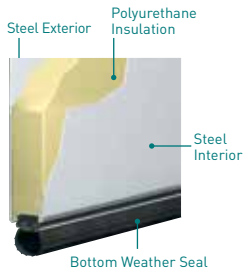

Construction

CL3000

Triple-Layer:
Steel + Insulation + Steel